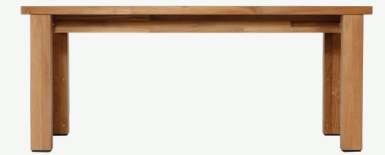

Also available in this collection

- Three-seater sofa
- Coffee table
- End table
- Ottoman

AURA PLANTERS

Some outdoor spaces need a lift. Flowers, plants, shrubs should all be framed in the best way possible to look their best. Aura Planters will do this perfectly and are a robust yet elegant addition to the Aura collection that will suit indoors as well as out. Aura Planters come in four sizes.

Product code:	3AUP100RF.01
Graphite	
Width: 29cm (11.5")	Length: 101cm (40")
Height: 53cm (21")	Weight: 4kg (9lbs)

Aura Planter 38

Product code:	3AUP38.01
Graphite with teak edging	
Width: 38cm (15")	Length: 38cm (15")
Height: 33cm (13")	Weight: 6kg (13lbs)

Aura Planter 50

Product code:	3AUP50.01
Graphite with teak edging	
Width: 50cm (19.5")	Length: 50cm (19.5")
Height: 42cm (16.5")	Weight: 9kg (20lbs)

Aura Planter 65

Product code:	3AUP65.01
Graphite with teak edging	
Width: 65cm (25.5")	Length: 65cm (25.5")
Height: 54cm (21.5")	Weight: 13.5kg (30lbs)

TITAN

Make a stunning visual statement. Chunky legs and surfaces lend themselves to a certain relaxed, rural lifestyle look. BBQ anyone?

Building on the success of the immensely popular Titan range of rustic teak outdoor furniture comes the more compact and bijou Titan 180 table and Titan 130 bench. This is just the ticket for smaller party groups or households where space is an issue. The table will seat up to 6 and the bench up to 2. Titan is an ideal introduction to the Barlow Tyrie brand of luxury outdoor furniture because of its competitive, grade-B teak price point.