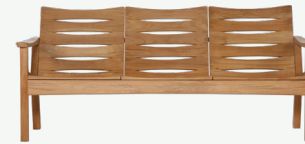

MONTEREY

The award-winning Monterey collection is Barlow Tyrie's interpretation of mid-20th century design, and is a truly inspirational set of outdoor furniture for 2021.

The new elegant, sculptured deep seating armchair is crafted using premium, legally farmed teak and a refined construction method that combines a sculpted grade-A teak frame, seat, and reclining back to match. This all teak armchair provides comfort with superb detailing and stunning appearance.

New for 2021 we have added a three-seater settee and a luxurious ottoman. The slatted teak design is a take on the successful rope armchair from the award-winning range. Optional cushions, in a wide range of colours and made from durable, all-weather Sunbrella® fabric can be selected to further improve comfort and your own unique style.

Monterey Reclining Deep Seating Armchair

Product code:	1MTDA.T
Width: 78cm (31")	Height: 107cm (42")
Depth: 102cm (40")	Weight: 30kg (66lbs)*
Seat height: 43cm (17")	Arm height: 63cm (25")

Monterey Deep Seating Ottoman

Product code:	1MTDO.T
Width: 68cm (27")	Height: 43cm (17")
Depth: 56cm (22")	Weight: 17kg (37.5lbs)*

Monterey Deep Seating Three-Seater Settee

Product code:	1MTD3.T
Width: 194cm (76")	Height: 82cm (32")
Depth: 81cm (32")	Weight: 50kg (110lbs)
Seat height: 43cm (17")	Arm height: 63cm (25")

*with cushion